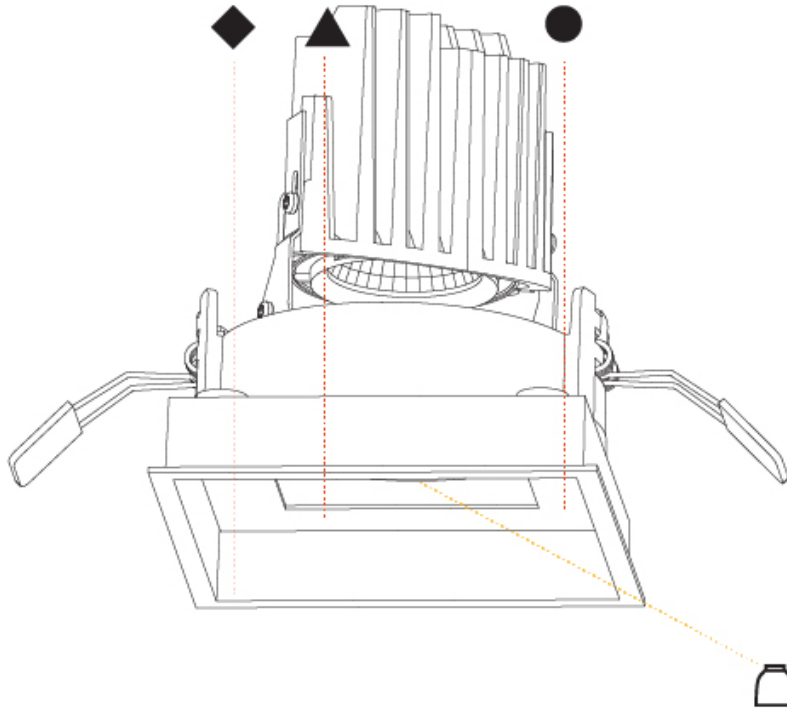

BIONIQ SQUARE DEEP COMFORT RECESSED

A35553-

PROJECT _____

TYPE _____

SPECIFIER _____

QUANTITY _____

DATE _____

A