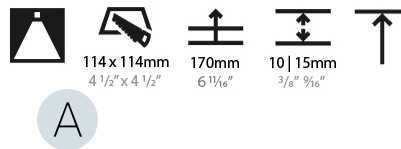

GENERAL

Series: Bioniq
Subseries: Bioniq Square Deep
Brand: Prolicht
Division: Architectural
Mounting Type: Recessed
Mounting Location: Ceiling
Subcategory: Downlight

PHYSICAL

Shape: Square
Length (mm): 119
Length (in): 4 11/16
Width (mm): 119
Width (in): 4 11/16
Depth (mm): 150
Depth (in): 5 7/8
Ceiling Thickness (mm): 10 / 12.5 / 15
Ceiling Thickness (in): 3/8 or 1/2 or 9/16
Min. Recessing Depth (mm): 170
Min. Recessing Depth (in): 6 11/16
Light Distribution: Downlight
Weight (kg): 0.626
Weight (lbs): 1.38
Fixture Finish: SSR / BKV / CWI / CRY / HAB / UFT / ITA / RUA / FTG / MYG / LOD / PUS / FRO / FUP / KIA / POP / BLS / SPG / MEY / GOH / GUM / CHC / COM / ABZ / JAG / OBR / MOS / ROR
Fixture Material: Aluminum Die Cast
Cut-out Measurements: 114mm / 4 1/2" x 114mm / 4 1/2"

ELECTRICAL

Lamp Type: LED (Zhaga Standard)
Input Wattage (W): 16.5
Total Output Wattage (W): 14
Dimming: Tri-Mode (Non-Dimming and Phase Dimming (120Vac only) and 0-10V Dimming)
Driver Included: No
Driver Location: Recessed Housing
Driver Type: Constant Current - Universal
Driver Class: Class 2
Input Voltage (V): 120 - 277
Constant Current (MA): 500

LED

Number of LEDs: 1
Color Temperature (°K): 2700 / 3000 / 3500 / 4000
Max. Delivered Lumen (lm): 940 / 980 / 1029 / 1050
Nominal Lumen (lm): 1386 / 1438 / 1511 / 1542
CRI: >90 CRI

OPTICAL

Reflector: 20 / 40 / 60

RATINGS AND CERTIFICATIONS

Certified By: Certified for North American Standards
IP rating: IP20